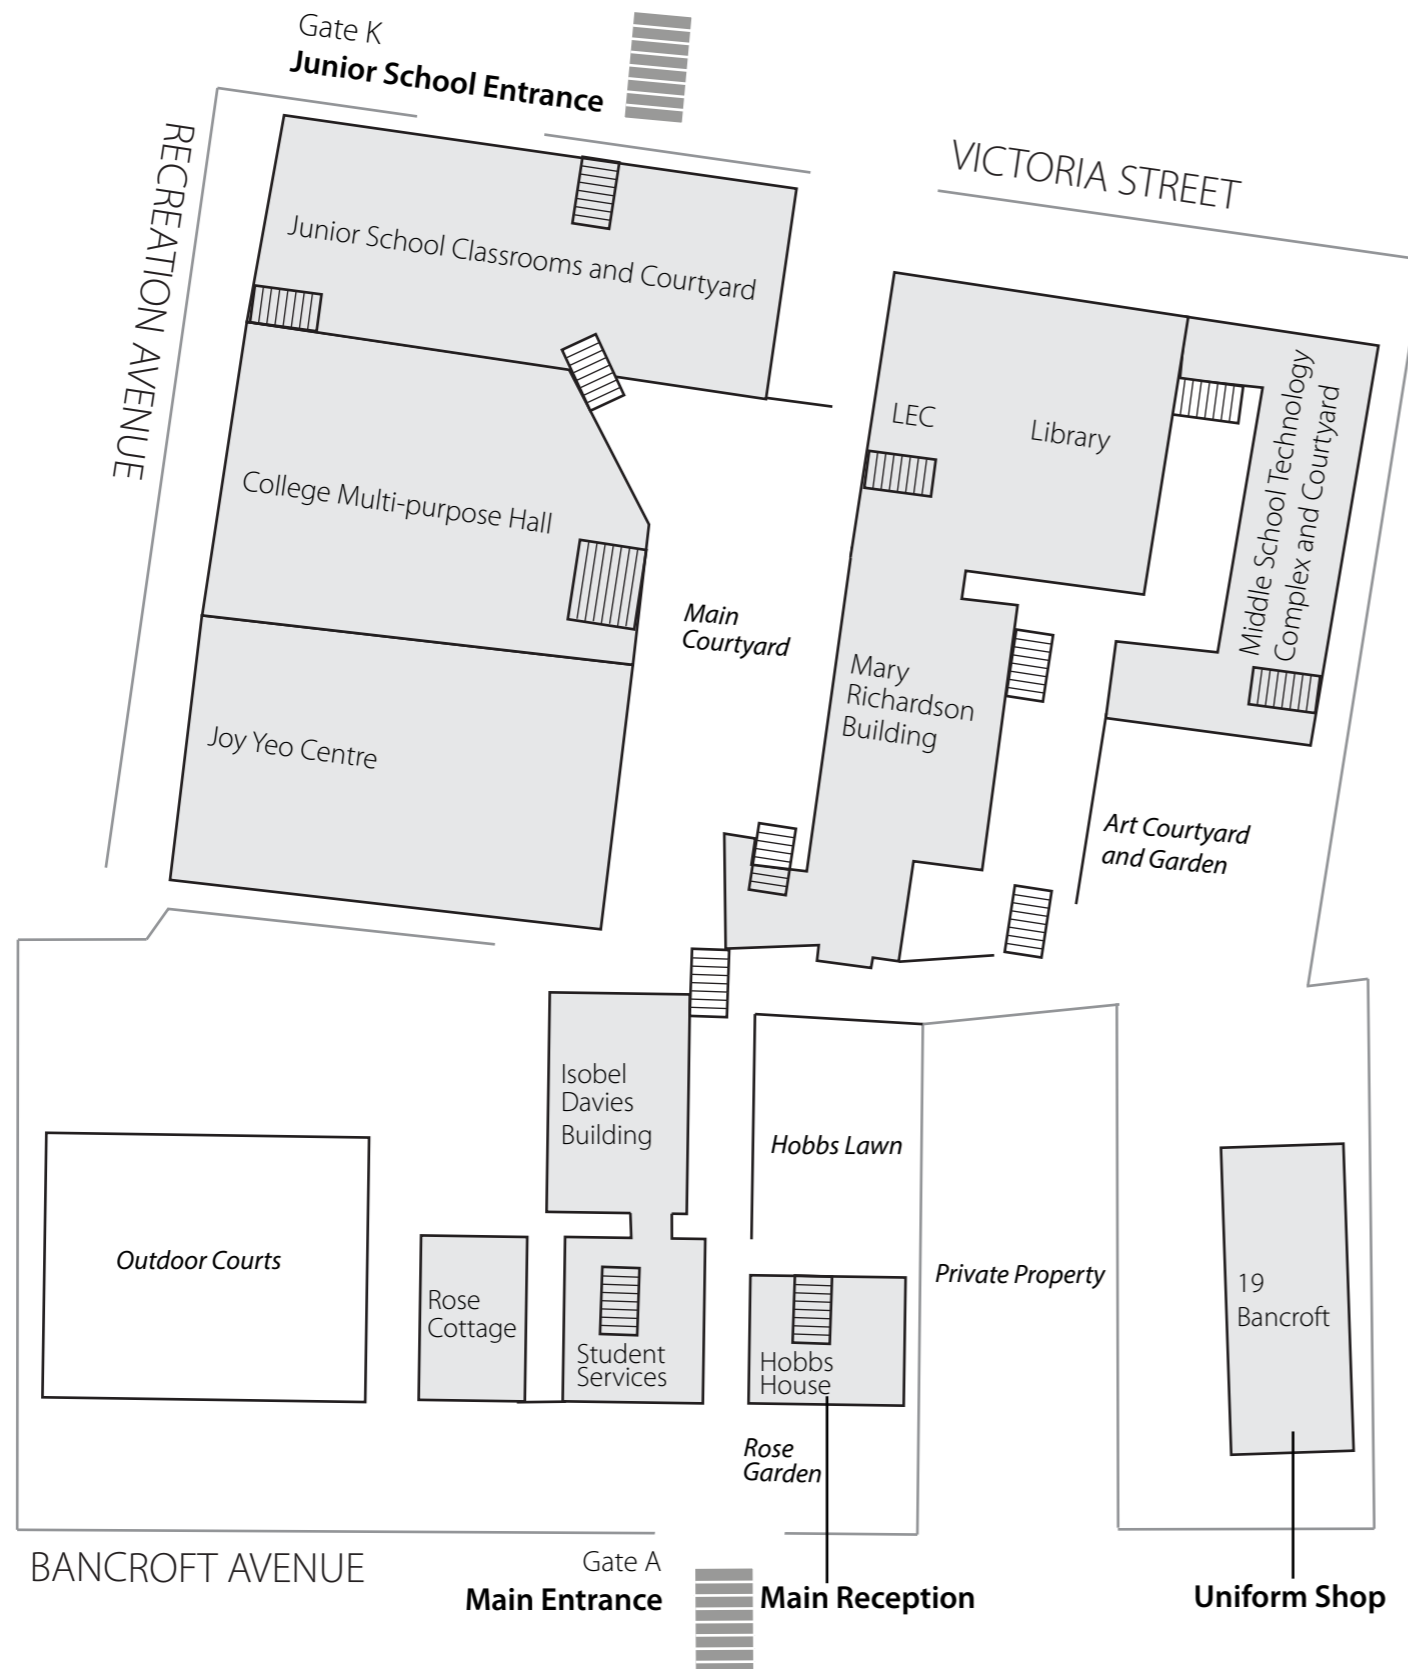

Campus Map

For Parents and Visitors

All Visitors must obtain and display a visitors' pass from Main Reception.

Hobbs House, 27 Bancroft Avenue

Level 1 - Main Reception
Principal's Office, Registrar Services, Business Manager, Enquiries for Administration

19 Bancroft Avenue

Uniform Shop, Archivist's Office, Property Office

Isobel Davies Building, 29 Bancroft Avenue

Level 1 - Student Services (Senior School), Senior School Executive Offices, The Mavis Honey Memorial Pool, School Counsellor

Rose Cottage ("Kingswood"), 31 Bancroft Avenue

ICT, Science and TAS Offices

Joy Yeo Centre

No entry via Recreation Avenue

Auditorium, Gallery, Drama and Dance Studio, Recording Studio, Music Rooms

College Multi-purpose Hall

No entry via Recreation Avenue

PDHPE Office

Junior School Classrooms and Courtyard, Victoria Street entrance

Level 1 - Junior Reception, Head of Junior School's Office, Administration, Classrooms

Level 2 - Classrooms